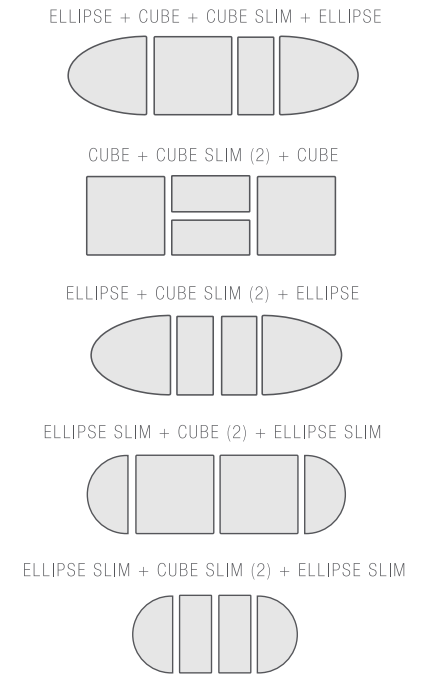

QUAD STATION INSPIRATION