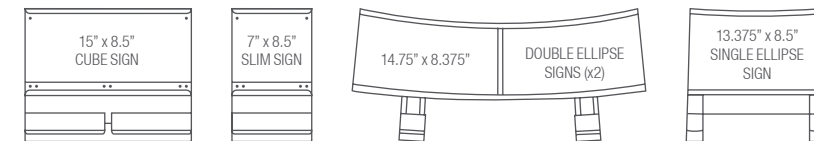

OPTIONAL KITS

SIGN FRAMES KITS