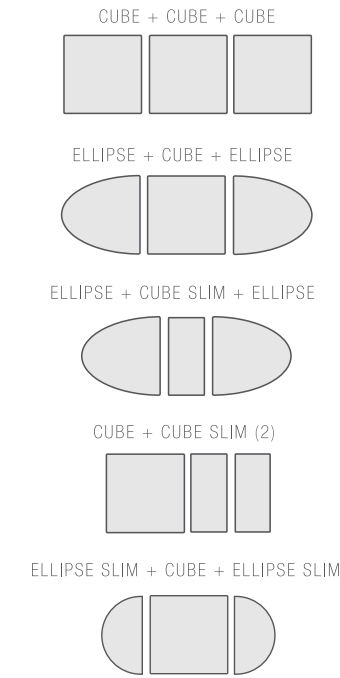

TRIPLE STATION INSPIRATION