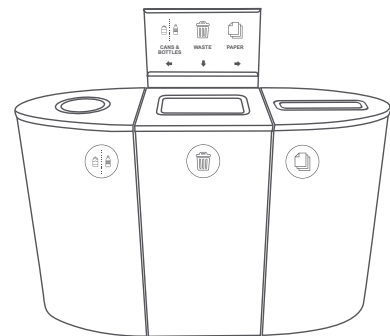

BUILD YOUR SPECTRUM® series