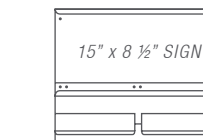

14.75" x 8.38" SIGN x2

DOUBLE ELLIPSE SIGN FRAME KIT

TRIPLE STATION INSPIRATION

CUBE + CUBE + CUBE

ELLIPSE + CUBE + ELLIPSE

ELLIPSE + CUBE SLIM + ELLIPSE

CUBE + CUBE SLIM (2)

ELLIPSE SLIM + CUBE + ELLIPSE SLIM

WHEEL CASTER KITS

THE SERIES

CUBE

CAPACITY: 24 Gallon
 DIMENSIONS: 15 3/4"D x 15 3/4"W x 30 3/8"H
 MATERIAL: Powder Coated 18 Gauge Steel

CUBE SLIM

CAPACITY: 10 Gallon
 DIMENSIONS: 15 3/4"D x 8"W x 30 3/8"H
 MATERIAL: Powder Coated 18 Gauge Steel