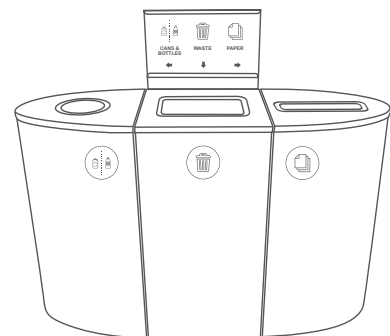

BUILD YOUR SPECTRUM™ series

Choose your components:

+

+

+

ONE: THE BODY

- Cube
- Cube-Slim
- Ellipse
- Ellipse-Slim
- Round
- Cube XL

TWO: THE OPENING

- See body specifications for available openings

THREE: THE LABEL

- Choose from our stock options or customize your own!

FOUR: OPTIONAL KITS

- 15" x 8 ½" Sign Frames
- Double Ellipse Sign Frame
- Wheel Casters