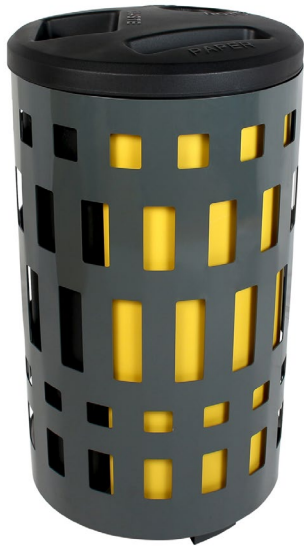

COMING SOON

THE VANCOUVER™

Your time is important.
Have this info handy
for your next order.

ACCOUNT INFO

ACCOUNT MANAGER: _____

CONTACT INFO: **PH:** _____ **EXT.** _____

EMAIL: _____

CUSTOMER CODE: _____