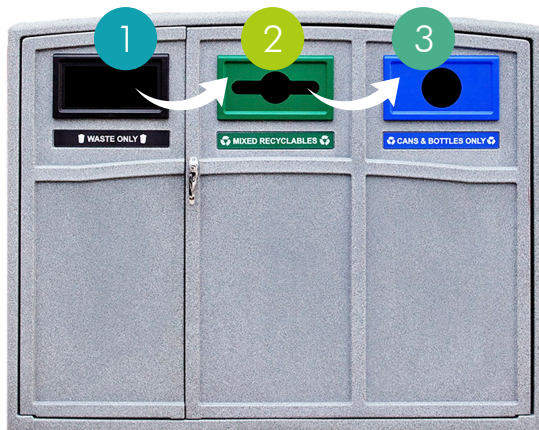

Busch Systems Interchangeable Openings

ITEM #	DESCRIPTION	COLOR	DIMENSIONS
CIRCLE OPENING			
91100	Circle Opening	Royal Blue	3½" Diameter
91101	Circle Opening	Dark Green	3½" Diameter
91102	Circle Opening	Black	3½" Diameter
91103	Circle Opening	Executive Grey	3½" Diameter
MIXED OPENING			
91108	Mixed Opening	Royal Blue	1½" x 9½" x 3½"
91109	Mixed Opening	Dark Green	1½" x 9½" x 3½"
91110	Mixed Opening	Black	1½" x 9½" x 3½"
91111	Mixed Opening	Executive Grey	1½" x 9½" x 3½"
SLOT OPENING			
91112	Slot Opening	Royal Blue	1½" x 9½"
91114	Slot Opening	Dark Green	1½" x 9½"
91115	Slot Opening	Black	1½" x 9½"
91116	Slot Opening	Executive Grey	1½" x 9½"
RECTANGLE OPENING			
91117	Rectangle Opening	Royal Blue	4¼" x 9½"
91118	Rectangle Opening	Dark Green	4¼" x 9½"
91120	Rectangle Opening	Black	4¼" x 9½"
91121	Rectangle Opening	Executive Grey	4¼" x 9½"

When Ordering Your Openings...

Please indicate order of openings from:

LEFT → **RIGHT**

Ask your sales rep for more details.

Busch Systems ID Plates

11.95"W x 1.25"H

RECYCLING
PLASTIC & GLASS

PLEASE INDICATE COLOR OF PLATE:

NO ICONS

PLATE #	DESCRIPTION
18151	Stocked ID Plate - RECYCLING
18437	Stocked ID Plate - PLASTIC & GLASS
18861	Stocked ID Plate - WASTE
18860	Stocked ID Plate - CANS & BOTTLES
18799	Stocked ID Plate - PAPER, BOTTLES, CANS, PLASTIC
18150	Stocked ID Plate - WASTE ONLY
18436	Stocked ID Plate - CANS ONLY
18862	Stocked ID Plate - ORGANICS
18870	Stocked ID Plate - PAPER
18665	Stocked ID Plate - PLASTIC ONLY
18795	Stocked ID Plate - CANS, BOTTLES, PAPER
19493	Stocked ID Plate - GLASS ONLY
19407	Stocked ID Plate - REFUNDABLES

WITH ICONS

PLATE #	DESCRIPTION
18146	Stocked ID Plate - CANS & BOTTLES ONLY w/ mobius loops
18017	Stocked ID Plate - MIXED RECYCLABLES w/ mobius loops
18045	Stocked ID Plate - BOTTLES & CANS w/ mobius loops
18636	Stocked ID Plate - PAPER ONLY w/ mobius loops
18815	Stocked ID Plate - PLASTIC ONLY w/ mobius loops
18840	Stocked ID Plate - BOTTLES ONLY w/ mobius loops
18144	Stocked ID Plate - WASTE ONLY w/ icons
18016	Stocked ID Plate - TRASH ONLY w/ icons
18143	Stocked ID Plate - LANDFILL w/ icons
18685	Stocked ID Plate - FOOD WASTE w/ icons
18814	Stocked ID Plate - CANS ONLY w/ mobius loops
19277	Stocked ID Plate - COMPOST w/ icons
19594	Stocked ID Plate - GLASS ONLY w/ icons

BILINGUAL / OTHER

PLATE #	DESCRIPTION
18508	Stocked ID Plate - WASTE/DÉCHETS
18211	Stocked ID Plate - DÉCHETS
18210	Stocked ID Plate - RECYCLABLES
18754	Stocked ID Plate - PLASTICO Y ALUMINIO w/ icons
18755	Stocked ID Plate - BASURA w/ icons