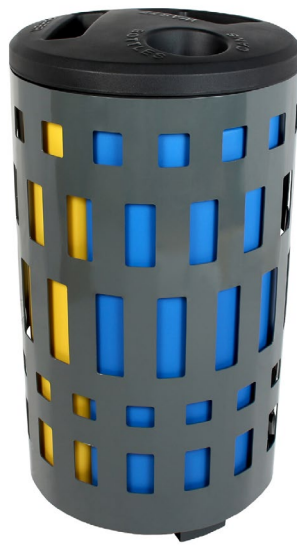

COMING SOON

THE VANCOUVER™

Your time is important.
Have this info handy
for your next order.

ACCOUNT INFO

ACCOUNT MANAGER: _____

CONTACT INFO: **PH:** _____ **EXT.** _____

EMAIL: _____

CUSTOMER CODE: _____