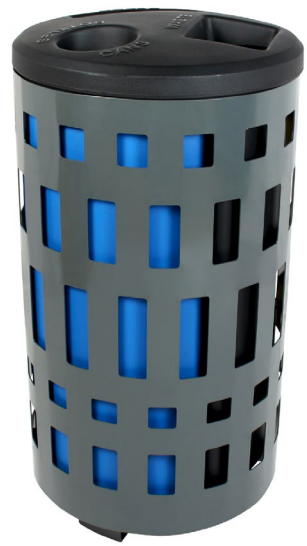

COMING SOON

THE VANCOUVER™

Your time is important.
Have this info handy
for your next order.

ACCOUNT INFO

ACCOUNT MANAGER: _____

CONTACT INFO: **PH:** _____ **EXT.** _____

EMAIL: _____

CUSTOMER CODE: _____