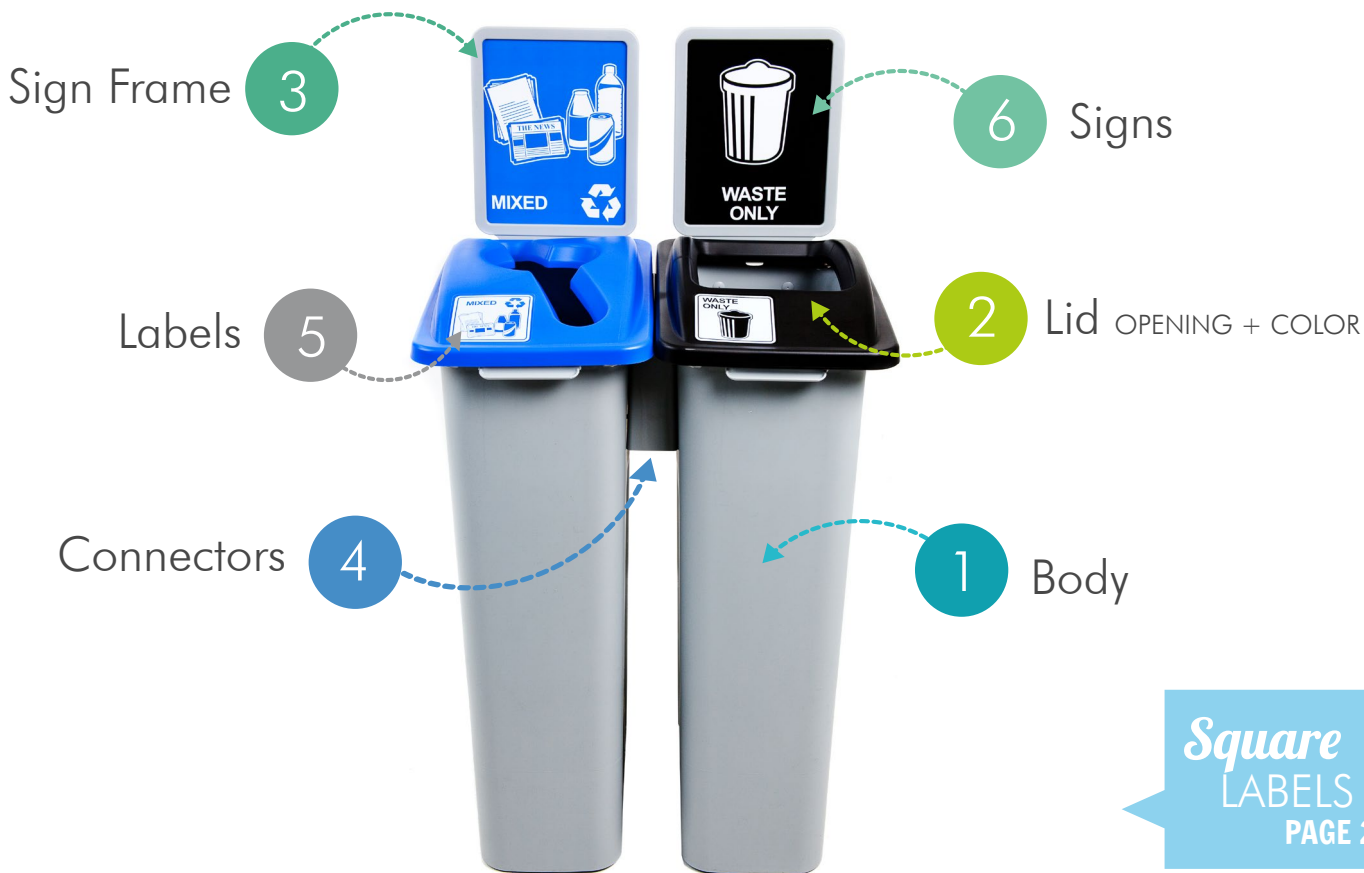

# HOW TO BUILD A WASTE WATCHER™

When it's time to turn OUR bins into YOUR bins...we're here to help!

- STEP 1** Pick your WW Body | page 09, XL page 11
- STEP 2** Pick your WW Lid | page 10, XL page 12
- STEP 3** Pick your WW Sign Frame | page 09, XL page 11
- STEP 4** Pick your WW Connectors | page 09, XL page 11
- STEP 5** Pick your WW Labels | page 22
- STEP 6** Pick your WW Signs | page 22