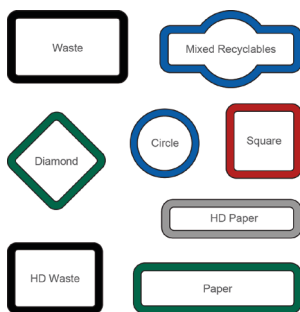

Busch Systems Classic Openings

ITEM #	DESCRIPTION	COLOR	DIMENSIONS
CIRCLE OPENING			
SSOC-02	Circle Opening	Royal Blue	5 1/4"
SSOC-02CB	Circle Opening <i>Cans & Bottles</i>	Royal Blue	5 1/4"
SSOC-12	Circle Opening	Dark Green	5 1/4"
SSOC-44	Circle Opening	Executive Grey	5 1/4"
SSOC-25	Circle Opening	Red	5 1/4"
SSOC-29	Circle Opening	Yellow	5 1/4"
MIXED OPENING			
SSOM-02	Mixed Opening	Royal Blue	10 1/2" x 5"
SSOM-12	Mixed Opening	Dark Green	10 1/2" x 5"
SLOT OPENING			
SSOS-02	Slot Opening	Royal Blue	3" x 13"
SSOS-12	Slot Opening	Dark Green	3" x 13"
SSOS-44	Slot Opening	Executive Grey	3" x 13"
HD SLOT OPENING			
SSHDOS-02	HD Slot Opening	Royal Blue	2" x 10 1/2"
SSHDOS-12	HD Slot Opening	Dark Green	2" x 10 1/2"
RECTANGLE OPENING			
SSOW-02	Rectangle Opening	Royal Blue	6" x 10"
SSOW-12	Rectangle Opening	Dark Green	6" x 10"
SSOW-23	Rectangle Opening	Black	6" x 10"
SSOW-23W	Rectangle Opening <i>Waste</i>	Black	6" x 10"
SSOW-44	Rectangle Opening	Executive Grey	6" x 10"
HD RECTANGLE OPENING			
SSHADOW-23	HD Rectangle Opening	Black	6" x 8"
SQUARE OPENING			
SSHDOSQ-02	Square Opening	Royal Blue	5 1/4"
SSHDOSQ-12	Square Opening	Dark Green	5 1/4"
SSHDOSQ-25	Square Opening	Red	5 1/4"
DIAMOND OPENING			
SSHODD-25	Diamond Opening	Red	5 1/4"
EPDM BAFFLES			
SSBAFFOC	EPDM Baffle for Large Circle		5 1/4"
SSBAFCSM	EPDM Baffle for Small Circle		3 3/4"
SSBAFD	EPDM Baffle for Diamond		5 1/4"
SSBAFFHDW	EPDM Baffle for HD Rectangle		6" x 8"
SSBAFWLG	EPDM Baffle for Large Rectangle		6" x 10"
SSBAFWSM	EPDM Baffle for Slot		3" x 13"